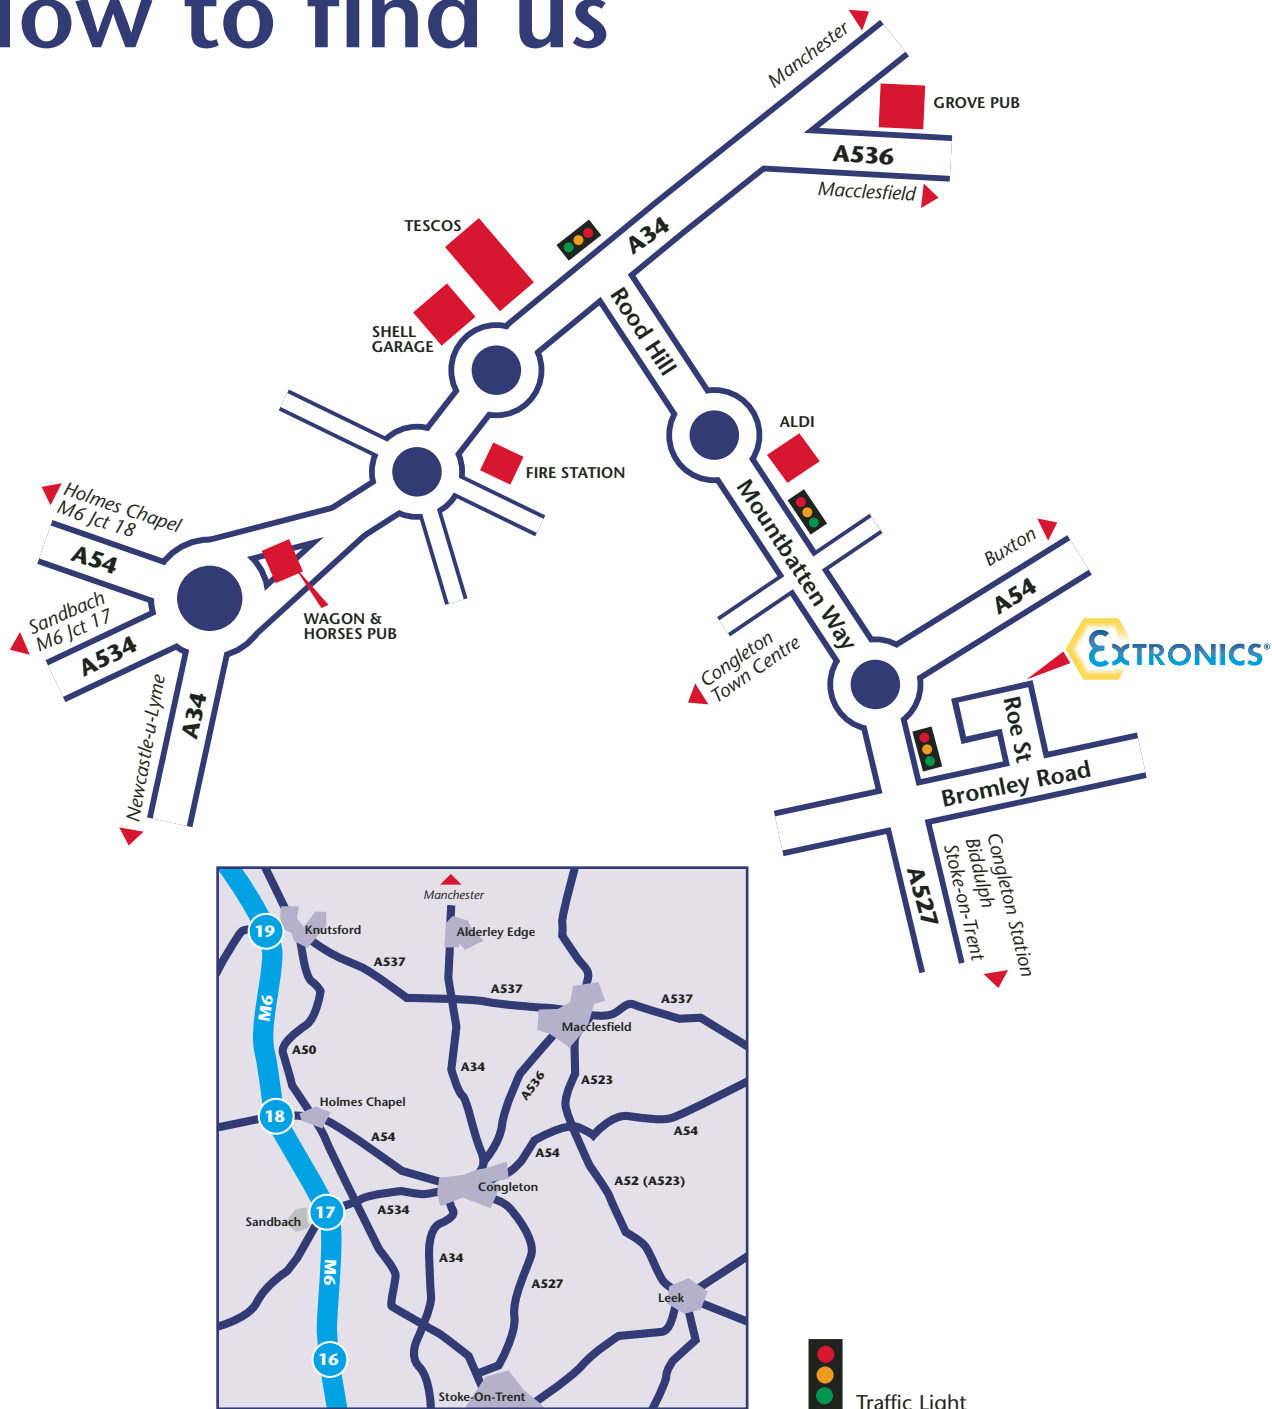

How to find us

Directions from M6 north

Leave the motorway at junction 17 to the T junction. Turn left, heading towards Congleton on the A534.

*Follow this road for approximately 4-5 miles ignoring ALL turn-offs until reaching a set of traffic lights at a cross roads on the outskirts of Congleton (there is a school on your left). Go straight on (note 40mph and speed cameras) approximately half a mile to a large Roundabout.

Take the second exit (A34) and proceed to the next roundabout within quarter of a mile. Take the second exit left down the hill to another roundabout by Tesco's and a Shell garage. Go straight on, moving into the right-hand lane up to a set of traffic lights. Turn right here into Rood Hill heading towards Congleton town centre.

**You will proceed down a steep hill to roundabout. Go straight on, the road becomes a dual carriageway called Mountbatten Way. Proceed in the left-hand lane, through a set of traffic lights to a roundabout. Take the second exit, sign-posted Biddulph (A527). Immediately you will reach a set of traffic lights. Take the left-hand filter lane which turns left into Bromley Road. Take the first left into Roe Street, Extronics is directly in front of you.

Directions from M6 south

Leave the motorway at junction 17 to the T junction. Turn right, heading towards Congleton on the A534.

Follow instructions as detailed above*

Travelling from Manchester

Proceed along the A34 towards Congleton and Newcastle-under-Lyme until you reach a one way system that takes you around the Grove Pub on the outskirts of Congleton. Continue around the one way system, with the Grove Pub on your right-hand side, following the signs for Congleton.